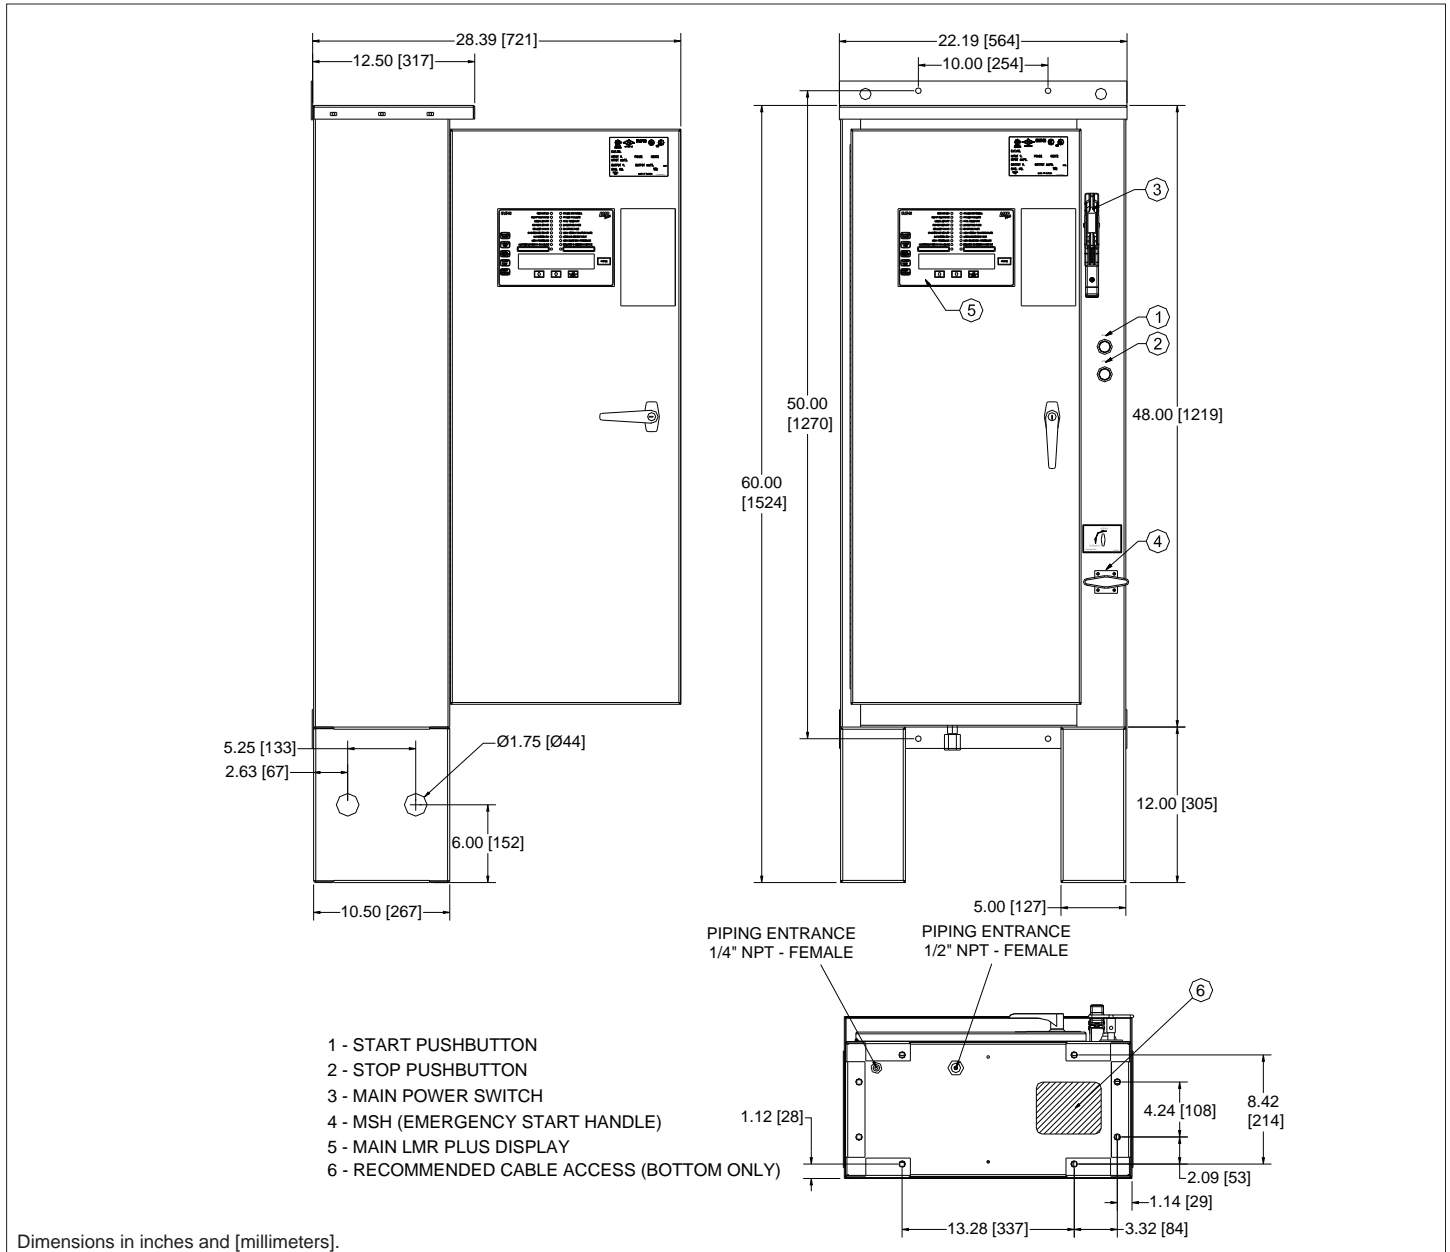

Dimensions

Standard Enclosure - Type NEMA 2, 3R, 4, 4X, 12

Motor Hp	Line Voltage	Withstand Rating			Approx. Weight Lbs. (Kg)
		Standard	Intermediate	High	
5 - 40	200 - 208V	100,000	150,000	200,000	225 (102)
5 - 50	220 - 240V				
5 - 75	* 380 - 415V				
5 - 100	440 - 480V				
5 - 100	550 - 600V	25,000	100,000		

* Coils Available: 380V-50Hz, 380V-60Hz, 415V-50Hz, 415V-60Hz

NOTES:

1. All enclosures finished in FirePump red.
2. Cable Entrance bottom only.
3. Standard Enclosure type NEMA 2.